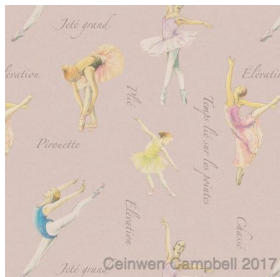

GWBALLE001